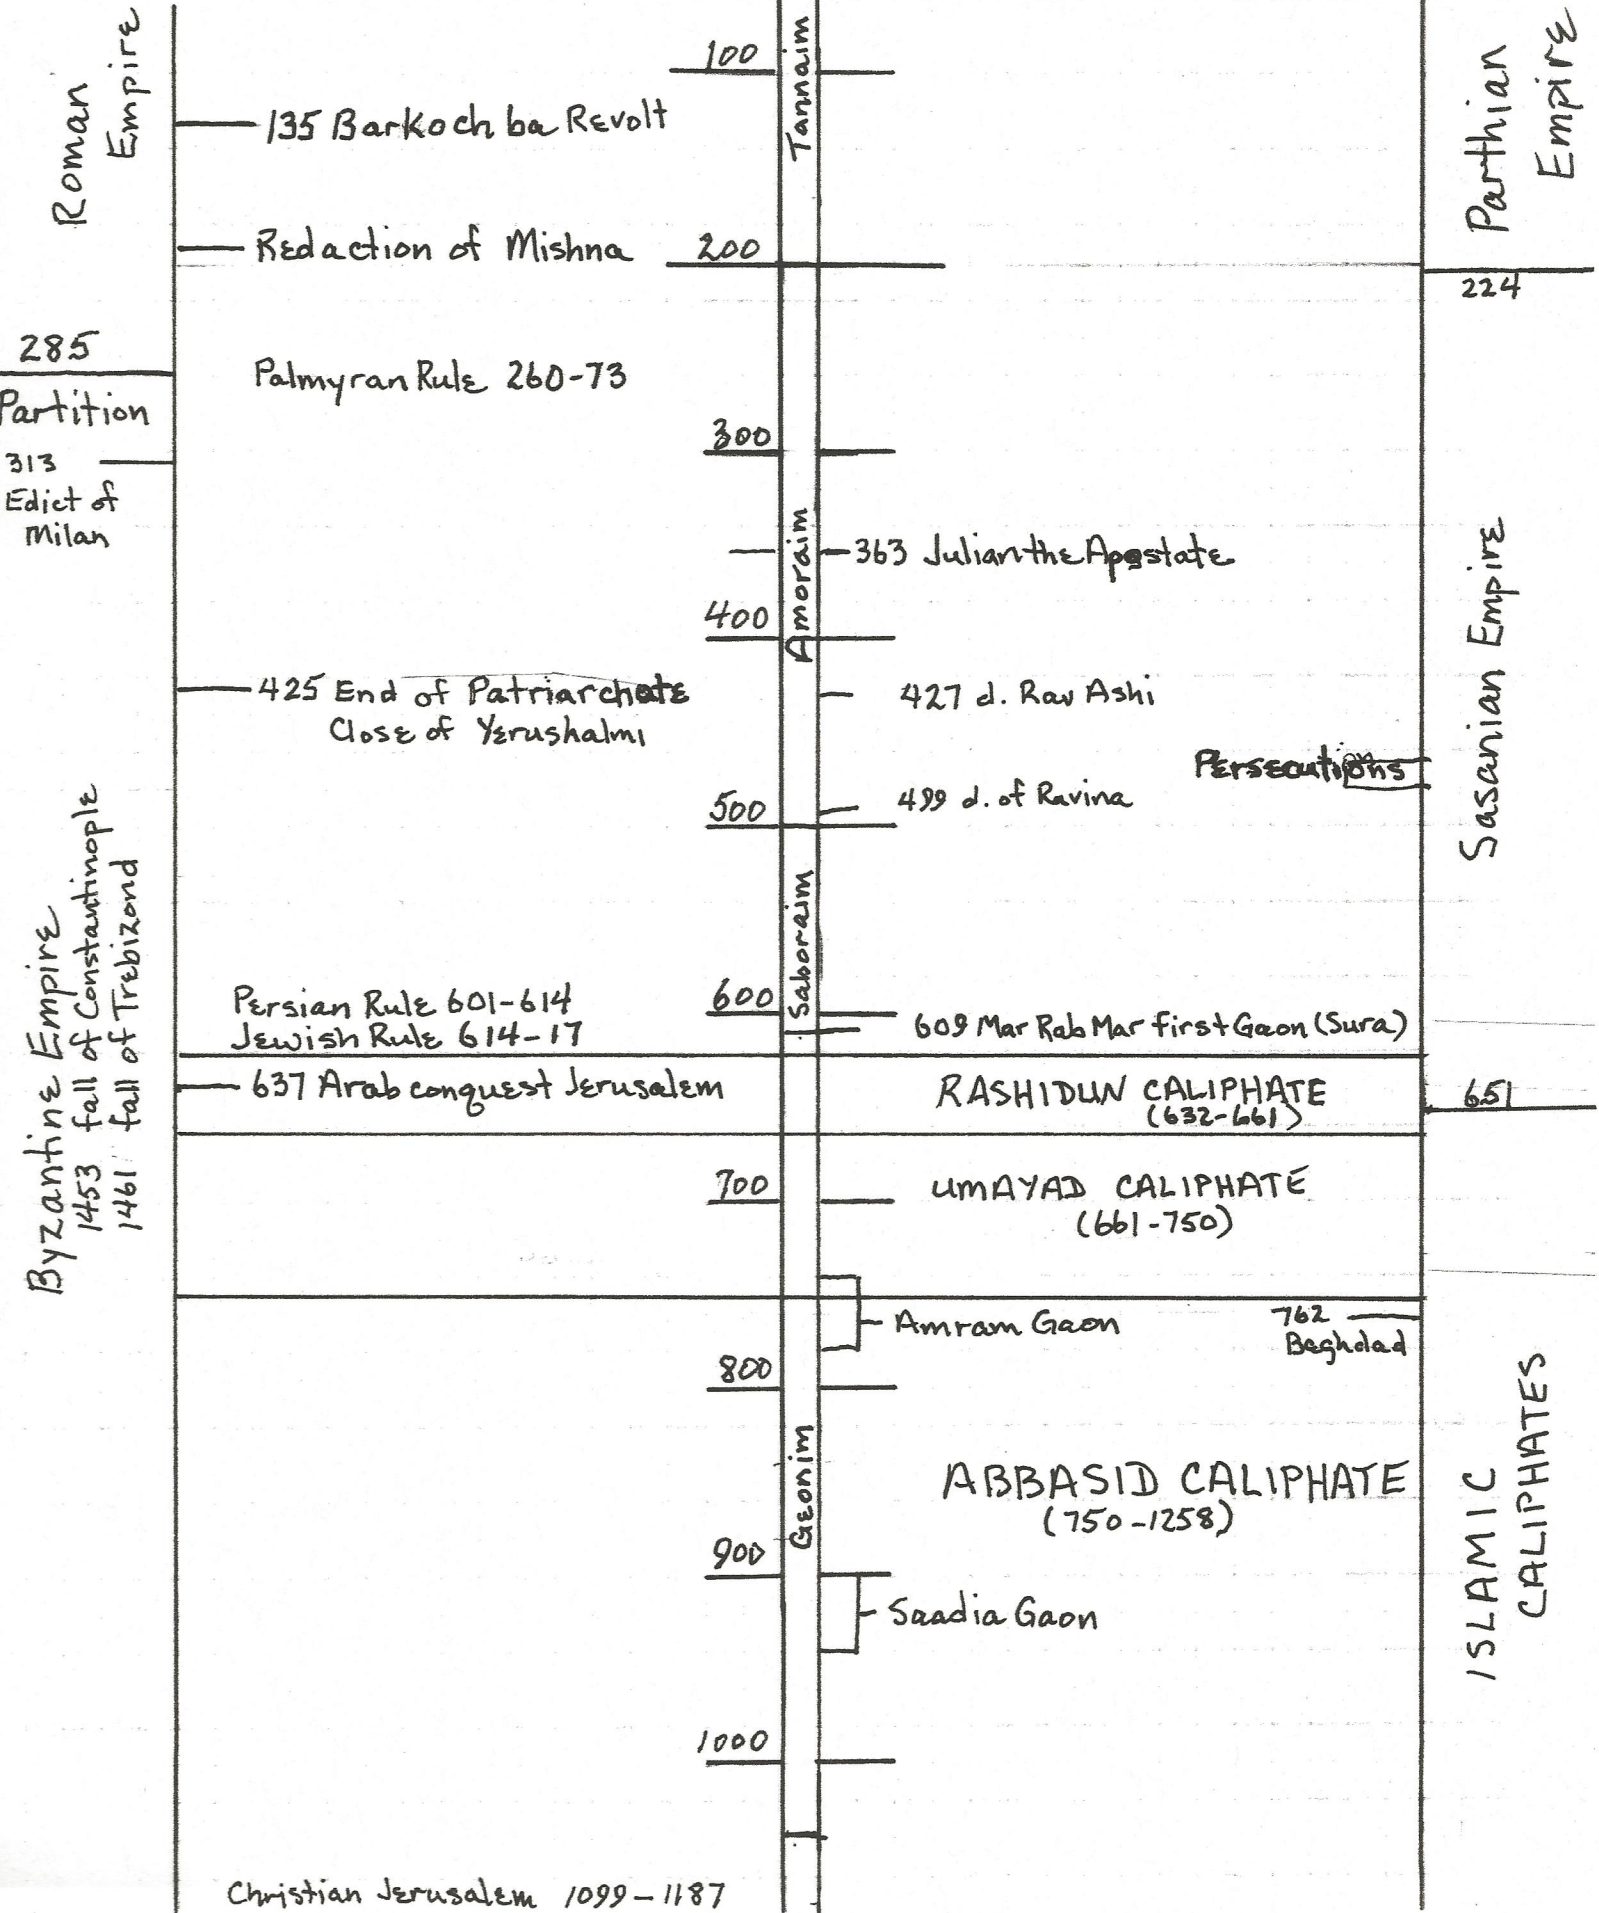

PALESTINE

BABYLONIA

Roman Empire

Parthian Empire

285 Partition

313 Edict of Milan

Byzantine Empire  
1453 fall of Constantinople  
1461 fall of Trebizond

100

Tannaim

135 Bar Kochba Revolt

200

Redaction of Mishna

Palmyran Rule 260-73

300

Amoraim

363 Julian the Apostate

400

425 End of Patriarchate  
Close of Yerushalmi

427 d. Rav Ashi

500

499 d. of Ravina

Persecutions

Saboraim

Persian Rule 601-614  
Jewish Rule 614-17

600

609 Mar Rab Mar first Gaon (Sura)

637 Arab conquest Jerusalem

RASHIDUN CALIPHATE  
(632-661)

651

700

UMAYYAD CALIPHATE  
(661-750)

800