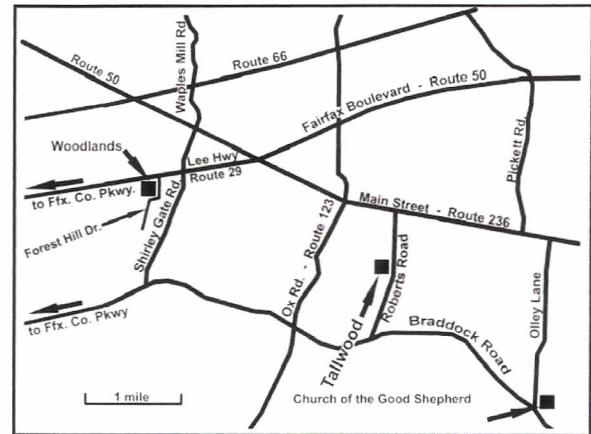

Directions to Fairfax Locations

- **Tallwood** at 4210 Roberts Road, Fairfax, VA 22032 can be accessed from Route 236 (Main Street) or Braddock Road. Parking is available in the lots in front of and behind Tallwood and in the pool lot to the right (north) of Tallwood.
- **Church of the Good Shepherd (COGS)** at 9350 Braddock Road, Burke, VA 22015 is at the corner of Braddock Road and Olley Lane. Coming from Braddock Road, turn onto Olley Lane and take second right into parking lot.
- **Woodlands** is located at 4320 Forest Hill Drive, Fairfax, VA 22030. From Tallwood turn right on Roberts Road. At the signal, turn right onto Braddock Road. Turn right onto Shirley Gate Road, turn left onto Lee Hwy (US 29), then turn left onto Forest Hill Drive.